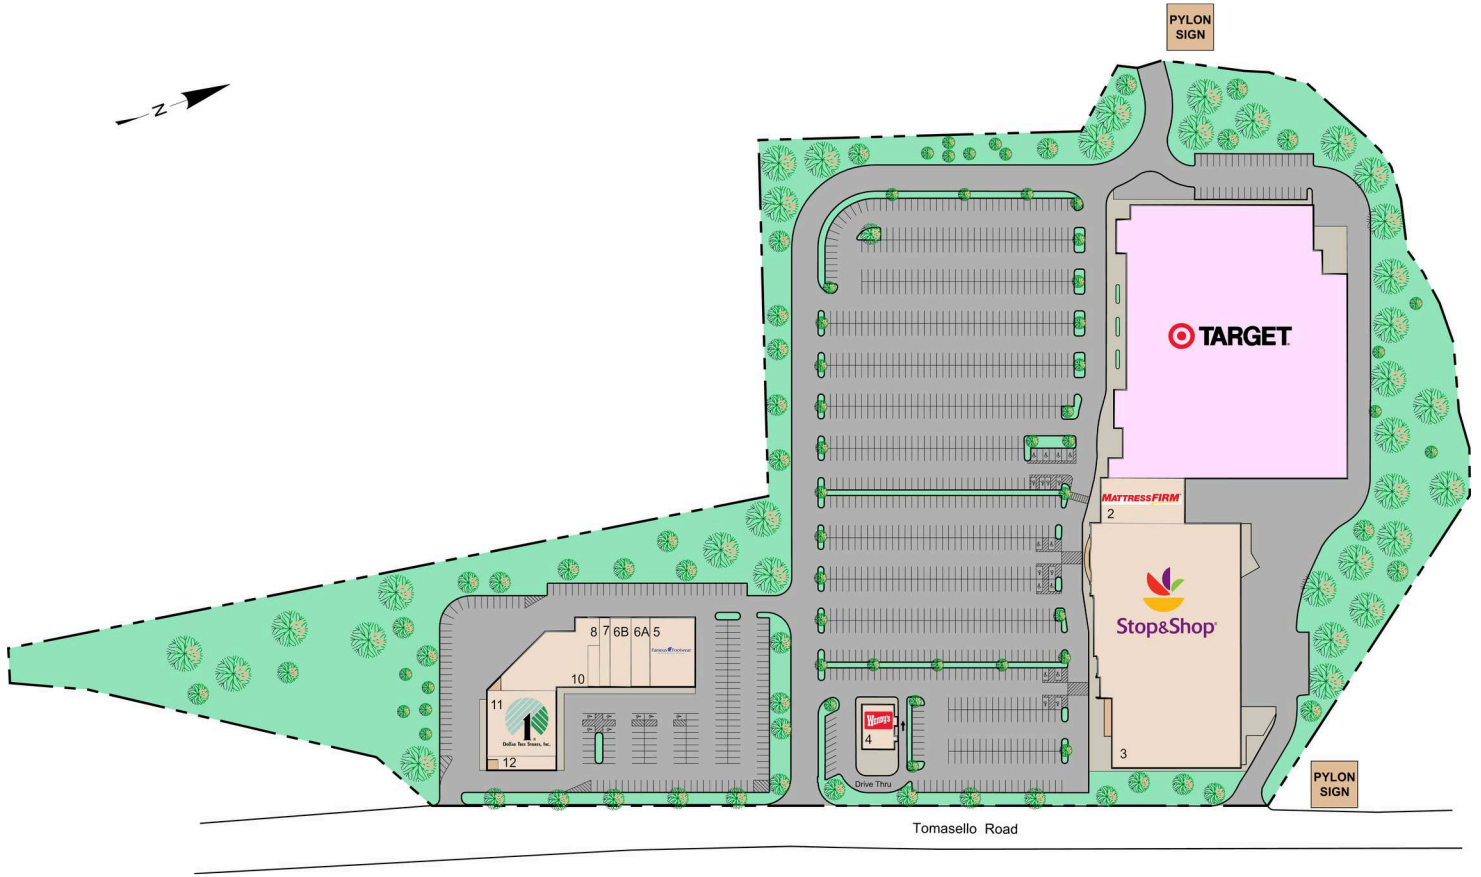

# The Shops at Suffolk Downs - Site Plan

2	Mattress Firm	7,852 SF	7	Sally Beauty Supply	1,500 SF
3	Stop & Shop	74,977 SF	8	Sport Clips	1,517 SF
4	Wendy's	3,000 SF	10	Hibachi Grill	11,564 SF
5	Famous Footwear	6,494 SF	11	Dollar Tree	9,500 SF
6A	GNC	1,603 SF	12	Freedom Communications	1,800 SF
6B	Duong's Quality Nails & Spa	1,513 SF			