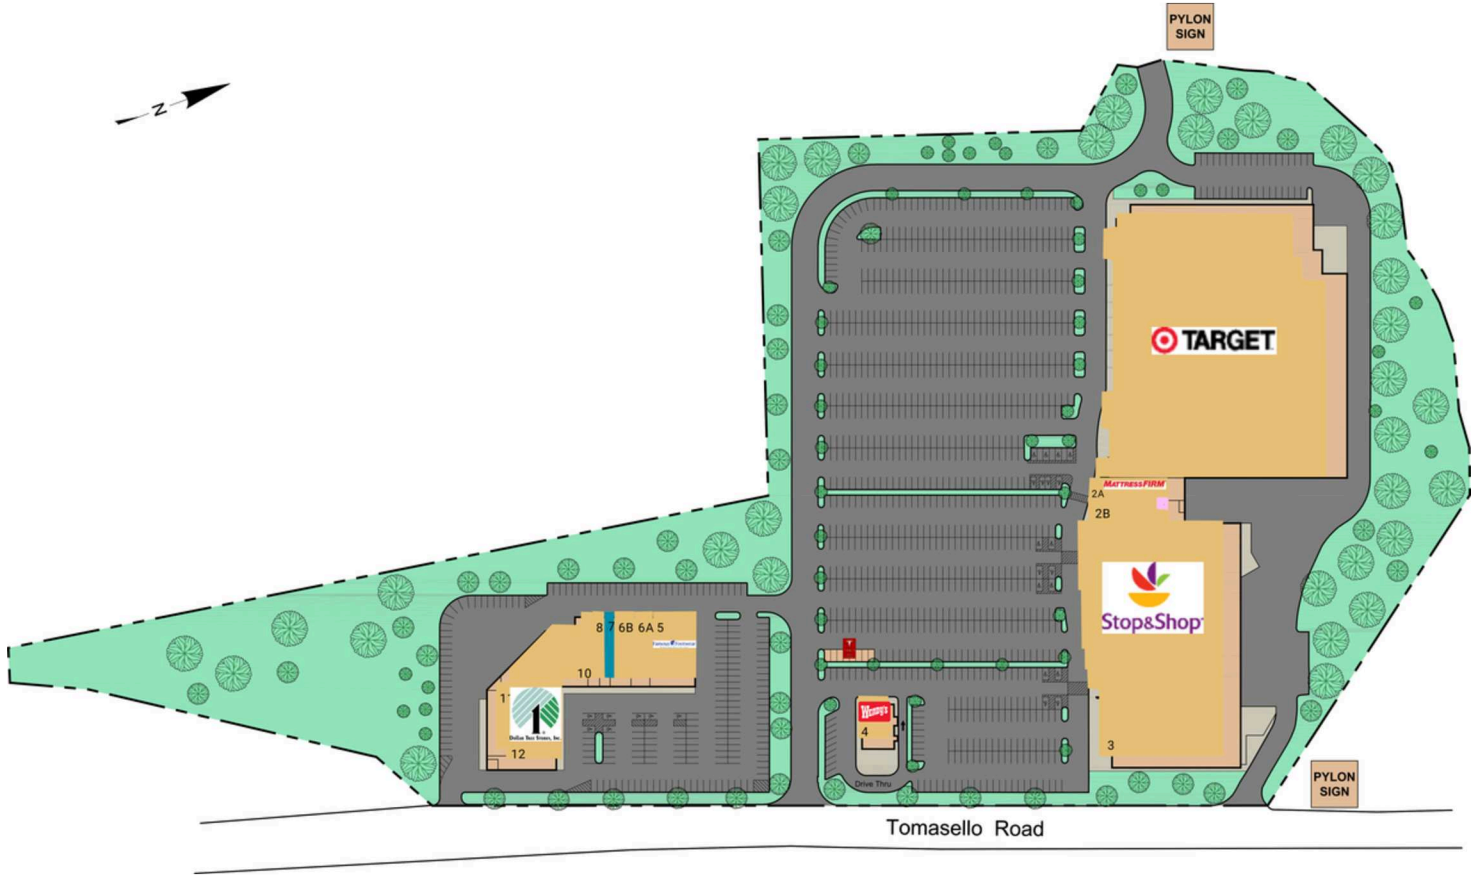

# The Shops at Suffolk Downs - Site Plan

2A	Mattress Firm	3,943 SF	6B	Luxury Nail Bar	1,513 SF
2B	Dr. Dental	3,776 SF	7	Available	1,500 SF
3	Stop & Shop	74,977 SF	8	Sport Clips	1,517 SF
4	Wendy's	3,000 SF	10	Hibachi Grill	11,564 SF
5	Famous Footwear	6,494 SF	11	Dollar Tree	9,500 SF
6A	GNC	1,603 SF	12	Freedom Communications	1,800 SF